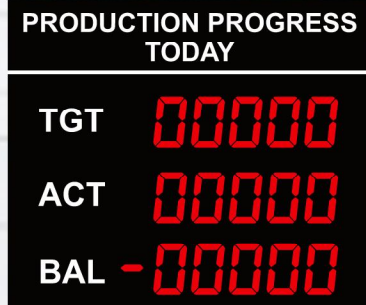

Outdoor P10mm moving sign

Exchange Rates Display

Indoor Full Color LED Display

Outdoor Moving Sign

Futsal Scoreboard

Basket Ball Scoring Board

Digital Safety Board

Production Display